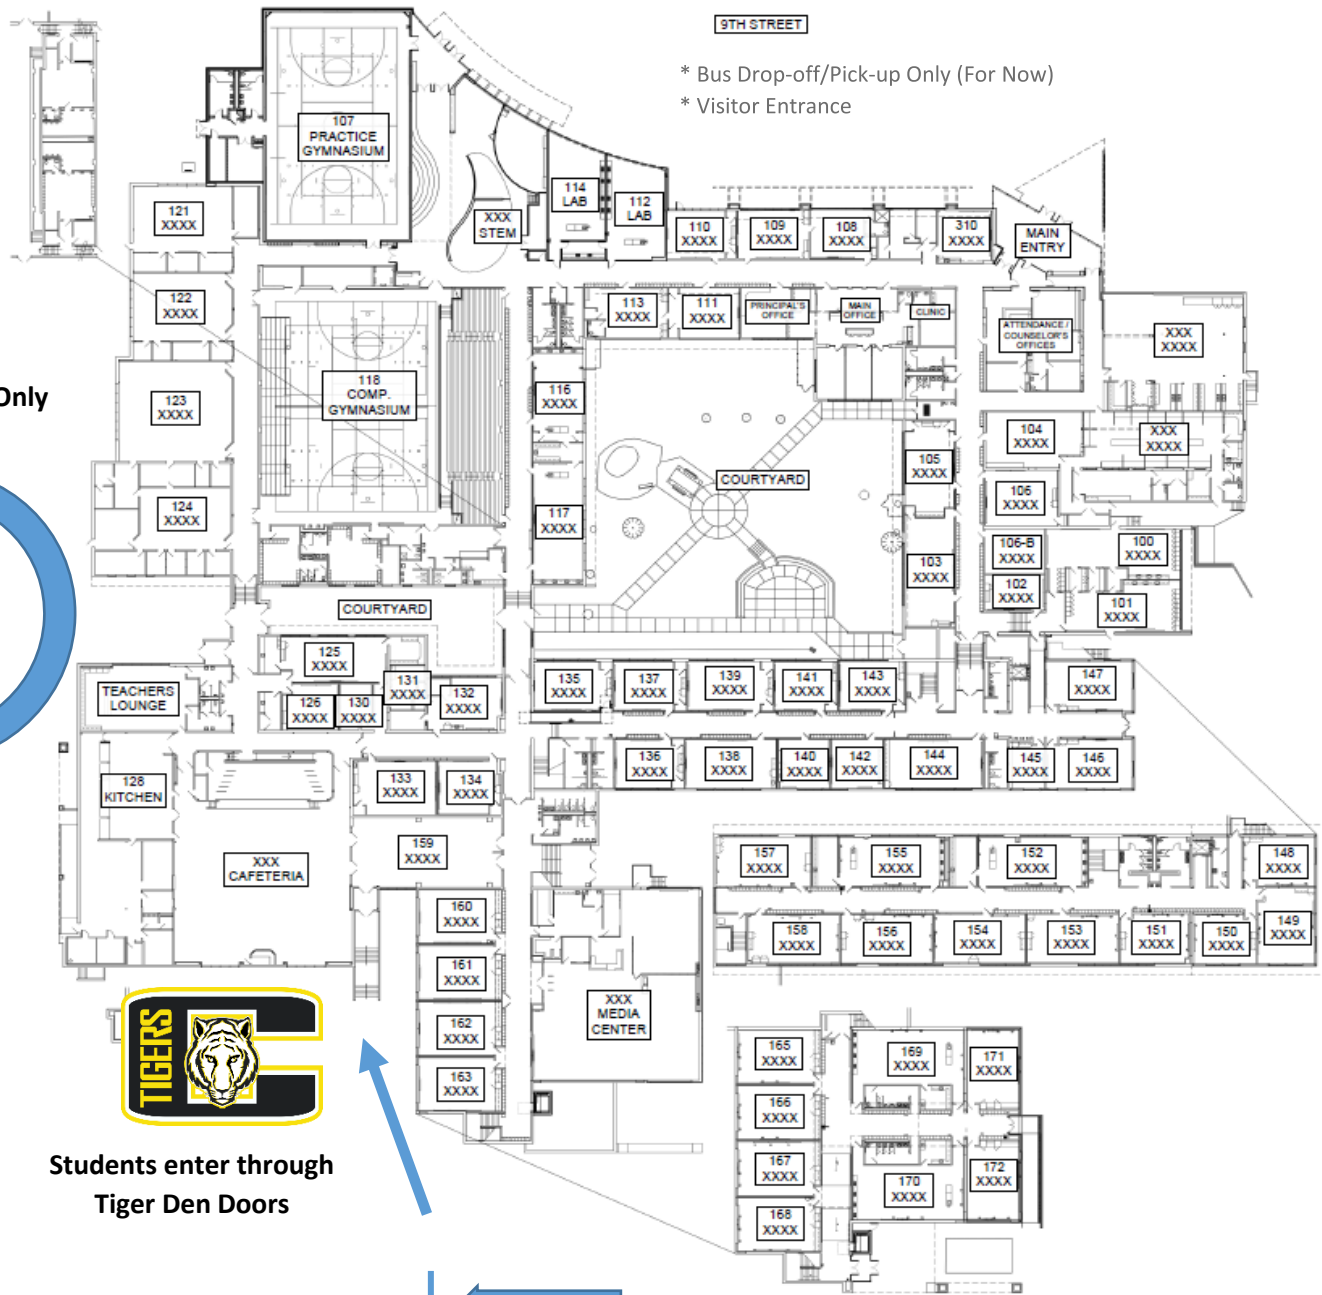

Enter Parent Drop-off/Pick-up Line off 9th Street

- * Bus Drop-off/Pick-up Only (For Now)
- * Visitor Entrance

Rankin Loop – Bus Only

Students enter through Tiger Den Doors

Exit Right or Left onto Rankin

Car Rider -Form 3 Lines

Leave left lane open for pass-through